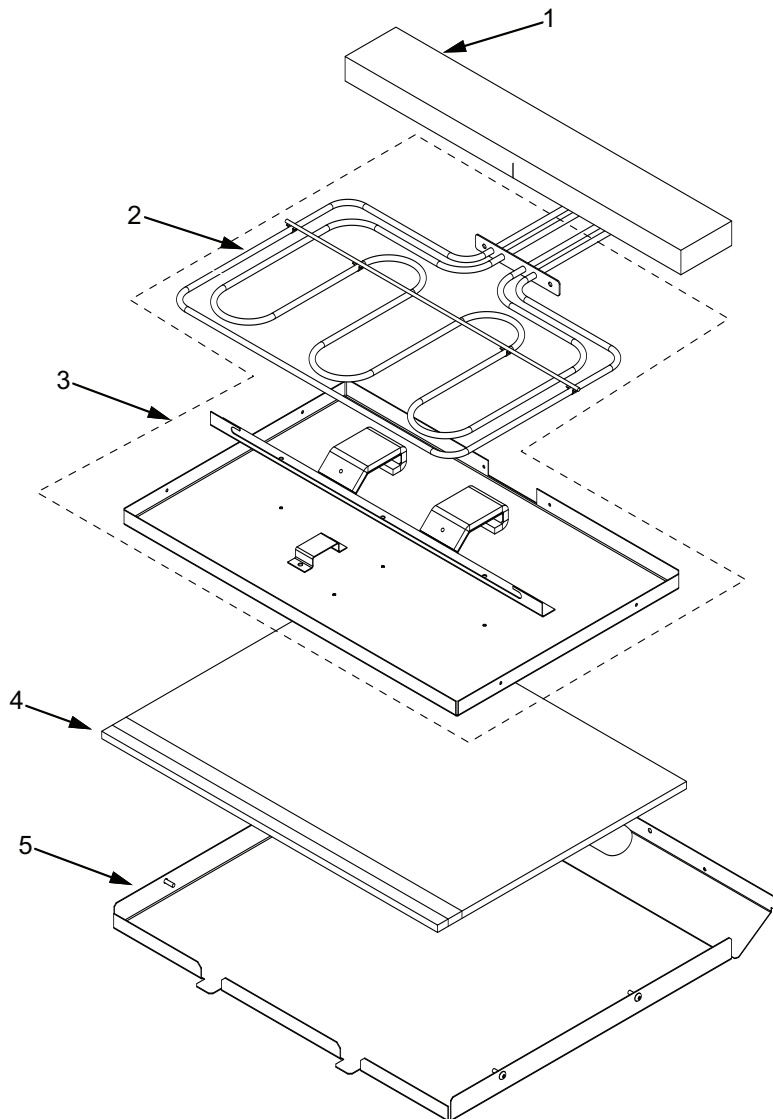

* See Bake Pan Assembly exploded view page 8 & 9

**Oven Back Exploded View
Single and Double Oven**

* SEE BAKE PAN ASSEMBLY EXPLODED VIEW

Bake Pan Parts List
Single and Double Oven

<u>Ref #</u>	<u>Part #</u>	<u>Description</u>
1	808625	Insulation, Bake Pan Back
2	808605	Element, Bake - Mgo 3500
3	808626	Assy, Inner Bake Pan
4	808627	Insulation, Thk-Bake Pan
5	808628	Pan, Bake Element

Bake Pan Exploded View
Single and Double Oven

WOLF® E-Series Wall Oven Parts List with Exploded Views

Oven Door Parts List Single and Double Oven

<u>Ref #</u>	<u>Part #</u>	<u>Description</u>
1	808401	Liner Assy.
2	808589	Door Glide, Left Weldment
3	808591	Door Glide, Rt Weldment
4	808593	Bumper, Door
5	808594	Hinge, Door
6	801540	Inside Screw (All Tear Drop Handles) 10-24 x 1/4" Screw W/Dog Point
	811575	Inside Screws (Framed Euro Handle) 8-32 x .625 Hex w / Shrhd Mach Scr
	811949	Inside Screws (Unframed Euro Handle) 8-32 x .75 Hex w / Shrhd Mach Scr
7	808595	Bracket, Mounting-Door Handle
8	808402	Skin Assy., Framed Upper/Single
	813125	Skin Assy., Framed Upper/Single Tear Drop
	808403	Skin Assy., Framed Lower
	813127	Skin Assy., Framed Lower Tear Drop
	808404	Skin Assy., Un-Framed Upper/Single
	813129	Skin Assy., Un-Framed Upper/Single Tear Drop
	808405	Skin Assy., Un-Framed Lower
	813131	Skin Assy., Un-Framed Lower Tear Drop
9	808406	Handle, Door, Framed Tear Drop
	808407	Handle, Door, UnFramed Tear Drop
	811850	Handle, Door, Framed Euro
	811851	Handle, Door, Unframed Euro
10	811575	Outside Screws (All Euro Handles) 8-32 x .625 Hex w / Shrhd Mach Scr
	801540	Outside Screws (All Tear Drop Handles) 10-24 x 1/4" Screw W/Dog Point